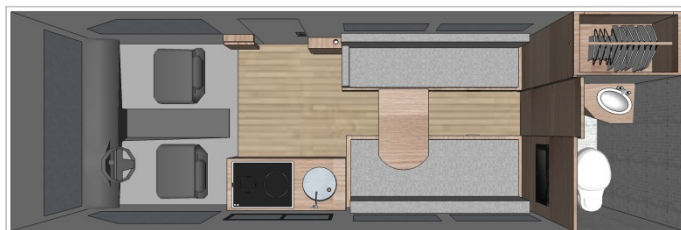

Van Conversion

Sleeping Capacity	2
Recommended for	2
Seat Belts	4
Rear 3-Point Seat Belt	No
Child seat option	No
Safety net in over-cab	N/A
Fridge	✓
Stove	✓
Oven	Convection
Microwave	✓
Furnace	✓
Hot-water Heater	✓
Flush Toilet	✓
Shower	✓
Roof A/C	✓ (select models)
Freshwater Tank	75L
Black-water Tank	57L
Grey-water Tank	57L
Dual Battery	✓
Battery Boost Switch	✓ (select models)
Generator	✓
Solar Panel	No
Awning	✓
Backup Camera	Yes

Propane Tank	22L
Dashboard A/C	✓
Make	Ford Transit
Engine Size	V6
Auto Transmission	✓
Cruise Control	✓
4X4	No
Fuel Type	Gasoline / Diesel
	95L
Over-Cab Bed	N/A
Dinette Bed	N/A
Other Bed	N/A
Rear Bed	172 x 197cm 68"x77"
Exterior Length	675cm 22'1"
Exterior Width	210cm 6'11"
Exterior Width with slide-out extended	N/A
Exterior Height	305cm 120'
Interior Height	195cm 77'